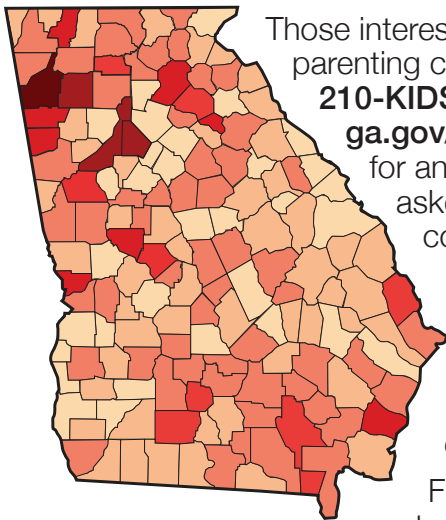

# Foster Care & Adoptions

## Reasons for Entry

Top 5 reasons children entered DFCS custody (SFY2015):

<b>NEGLECT</b>	4,525
<b>DRUG ABUSE</b>	2,892
<b>INADEQUATE HOUSING</b>	1,906
<b>ABANDONMENT</b>	1,011
<b>INCARCERATION</b>	1,004

## Greatest Need for Foster Homes

By county. Darkest red = greatest need.

Those interested in foster parenting can call **1-877-210-KIDS** or visit [dfcs.dhs.ga.gov/generalinformation](http://dfcs.dhs.ga.gov/generalinformation) for answers to frequently asked questions concerning foster parenting, links to related sites and upcoming events for the foster care and adoption communities.